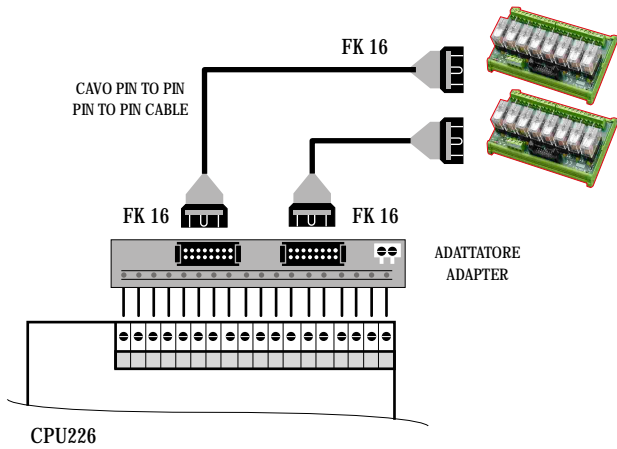

CONNESSIONI TRAMITE ADATTATORI E CAVI PIN TO PIN - CONNECTIONS BY ADAPTERS AND PIN TO PIN CABLES

CONNESSIONI A FRONTALI PLC A VITE TRAMITE CAVI DEDICATI - CONNECTIONS BY DEDICATED CABLES TO PLC's FRONT COVER

FRONTALE SIEMENS
SIEMENS FRONT COVER
6ES7-392-1AJ00-0AA0

FRONTALE SIEMENS
SIEMENS FRONT COVER
6ES7-392-1AM00-0AA0

FRONTALE SIEMENS - FRONT COVER
6ES7-492-1AL00-0AA0
6ES7-492-1BL00-0AA0
6ES7-492-1CL00-0AA0

CONNESSIONI A FRONTALI PLC TRAMITE CAVI PIN TO PIN - CONNECTIONS BY PIN TO PIN CABLES TO PLC's FRONT COVER

FRONTALE SIEMENS - FRONT COVER
6ES7-921-4AA-0AA0
6ES7-921-4AB-0AA0

FRONTALE SIEMENS
SIEMENS FRONT COVER
6ES7-921-3AB00-0AA0