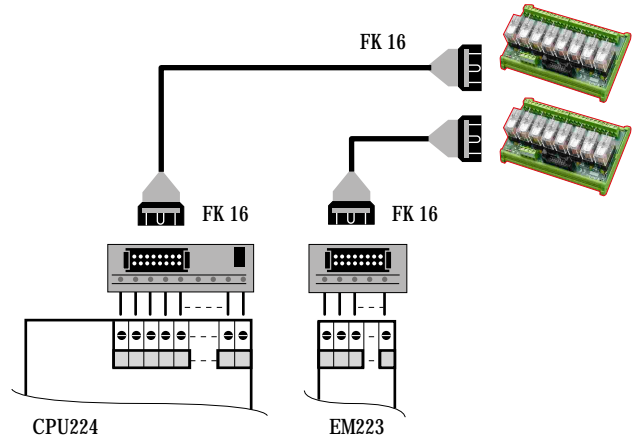

CONNESSIONI TRAMITE ADATTATORI E CAVI PIN TO PIN - CONNECTIONS BY ADAPTERS AND PIN TO PIN CABLES

CONNESSIONI A FRONTALI PLC A VITE TRAMITE CAVI DEDICATI - CONNECTIONS BY DEDICATED CABLES TO PLC's FRONT COVER

FRONTALE SIEMENS
SIEMENS FRONT COVER
6ES7-392-1AJ00-0AA0

FRONTALE SIEMENS
SIEMENS FRONT COVER
6ES7-392-1AM00-0AA0

FRONTALE SIEMENS - FRONT COVER
6ES7-492-1AL00-0AA0
6ES7-492-1BL00-0AA0
6ES7-492-1CL00-0AA0

CONNESSIONI A FRONTALI PLC TRAMITE CAVI PIN TO PIN - CONNECTIONS BY PIN TO PIN CABLES TO PLC's FRONT COVER

FRONTALE SIEMENS - FRONT COVER
6ES7-921-4AA-0AA0
6ES7-921-4AB-0AA0

FRONTALE SIEMENS
SIEMENS FRONT COVER
6ES7-921-3AB00-0AA0