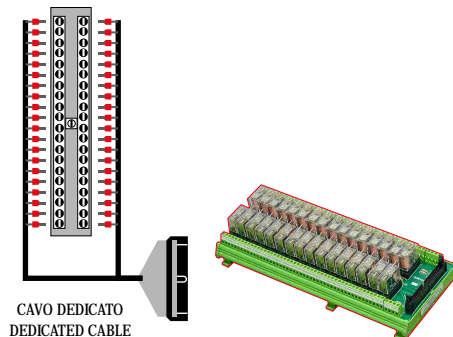

CONNESSIONI TRAMITE ADATTATORI E CAVI PIN TO PIN - CONNECTIONS BY ADAPTERS AND PIN TO PIN CABLES

CONNESSIONI A FRONTALI PLC A VITE TRAMITE CAVI DEDICATI - CONNECTIONS BY DEDICATED CABLES TO PLC's FRONT COVER

FRONTALE SIEMENS
SIEMENS FRONT COVER
6ES7-392-1AJ00-0AA0

FRONTALE SIEMENS
SIEMENS FRONT COVER
6ES7-392-1AM00-0AA0

FRONTALE SIEMENS - FRONT COVER
6ES7-492-1AL00-0AA0
6ES7-492-1BL00-0AA0
6ES7-492-1CL00-0AA0

CONNESSIONI A FRONTALI PLC TRAMITE CAVI PIN TO PIN - CONNECTIONS BY PIN TO PIN CABLES TO PLC's FRONT COVER

FRONTALE SIEMENS - FRONT COVER
6ES7-921-4AA-0AA0
6ES7-921-4AB-0AA0

FRONTALE SIEMENS
SIEMENS FRONT COVER
6ES7-921-3AB00-0AA0